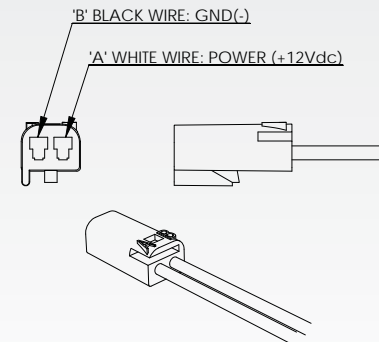

WHITE/RED ALL LED DOME LIGHT

IMPALA MODEL: ECVDMLTALIMP

UNIVERSAL MODEL: ECVDMLTAL00

Please see reverse for Technical Specifications

Important Information

- DO NOT install this product or route any wires in the Air Bag Deployment Zone. Refer to your vehicle Owner's Manual for the location of any air bag deployment zones.

INSTALLATION:

1. Remove the lens from the Dome Light.
2. Using the two (2) holes in the Dome Light Reflector as a template, mark the location of the holes to be drilled.
3. Make electrical connections. Black wire is ground (-) and white wire is +10-16Vdc.
3. Mount the Dome Light using two (2) screws.

NOTE

Be careful NOT to drill a hole in the vehicle's roof when mounting the Dome Light in the headliner. Make sure you are drilling into a roof support member and use short screws.

4. Replace the Dome Light lens.

1.800.338.7337. / www.soundoffsignal.com / Thank you for trusting us with your safety!

WHITE/RED ALL LED DOME LIGHT

IMPALA MODEL: ECVDMLTALIMP

UNIVERSAL MODEL: ECVDMLTAL00

TECHNICAL SPECIFICATIONS	
Overall Dimensions:	Ø5.9" x 0.93"D
Input Voltage Range:	10 - 16 Vdc
Current Consumption:	<0.2 amps
# of LEDs:	White: 1-1 Watt Red: 8-0.1 Watt
Operating Temperature:	-40° to +65° C