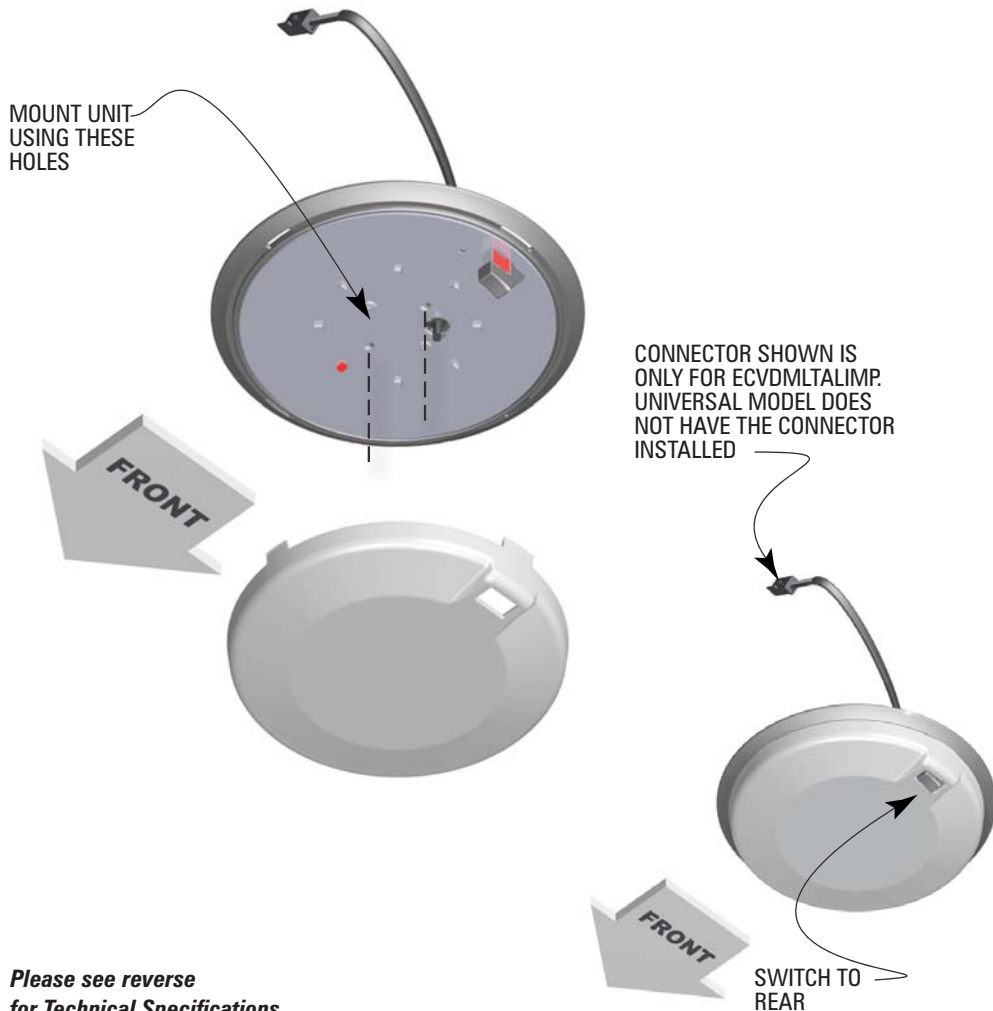

WHITE/RED ALL LED DOME LIGHT

IMPALA MODEL: ECVDMLTALIMP

UNIVERSAL MODEL: ECVDMLTAL00

Please see reverse for Technical Specifications

Important Information

- DO NOT install this product or route any wires in the Air Bag Deployment Zone. Refer to your vehicle Owner's Manual for the location of any air bag deployment zones.

INSTALLATION:

1. Remove the lens from the Dome Light.
2. Using the two (2) holes in the Dome Light Reflector as a template, mark the location of the holes to be drilled.
3. Make electrical connections. Black wire is ground (-) and white wire is +10-16Vdc.
3. Mount the Dome Light using two (2) screws.

NOTE

Be careful NOT to drill a hole in the vehicle's roof when mounting the Dome Light in the headliner. Make sure you are drilling into a roof support member and use short screws.

4. Replace the Dome Light lens.

1.800.338.7337. / www.soundoffsignal.com / Thank you for trusting us with your safety!

WHITE/RED ALL LED DOME LIGHT

IMPALA MODEL: ECVDMLTALIMP

UNIVERSAL MODEL: ECVDMLTAL00

TECHNICAL SPECIFICATIONS	
Overall Dimensions:	Ø5.9" x 0.93"D
Input Voltage Range:	10 - 16 Vdc
Current Consumption:	<0.2 amps
# of LEDs:	White: 1-1 Watt Red: 8-0.1 Watt
Operating Temperature:	-40° to +65° C