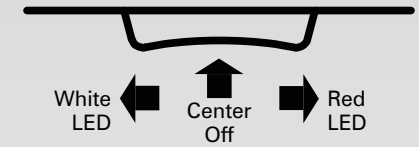

OPERATION:

Switch positions shown below:

SoundOff Signal

To review our Limited Warranty Statement & Return Policy for this or any SoundOff Signal product please visit our website at www.soundoffsignal.com and select the "Warranty & Returns" link along the left column of our home page. If you have questions regarding this product please contact Technical Services, Monday - Friday, 8 am to 6 pm at 1.800.338.7337, press #4 to skip the automated message. Questions or comments that do not require immediate attention may be emailed to techsupport@soundoffsignal.com.

1.800.338.7337. / www.soundoffsignal.com / Thank you for trusting us with your safety!