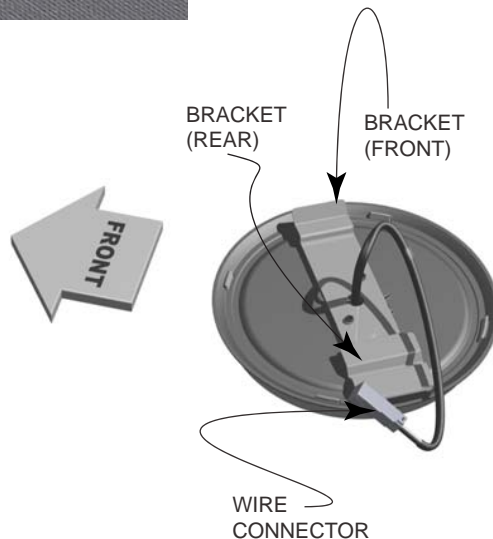

## Important Information

- DO NOT install this product or route any wires in the Air Bag Deployment Zone. Refer to your vehicle Owner's Manual for the location of any air bag deployment zones.

## INSTALLATION:

The DaimlerChrysler Police Package Dome Light is designed to directly replace the dome light that is installed on 2006 model automobiles with the dome light option.

For other applications an installation template is provided but installer assumes all responsibility for placement and wiring.

## REPLACEMENT

1. Gently pull existing Dome Light toward left-rear of vehicle.
2. Pull front-right of light down to disengage bracket from slot and complete removal by pushing light to front-right.
3. Disconnect wire connector and replace light.
4. Reinstall light by inserting wide part of bracket in wide portion of slot and pulling light gently to left-rear.
5. Insert narrow portion of bracket in slot and push light to front-right of vehicle.
6. Light switch will be to rear of vehicle when light is correctly installed.

## HARD WIRE OPTION

1. Determine location of light.
2. Place template and mark perimeter of cut-out. Note that cut-out will be at an angle to the centerline of the vehicle.
3. Carefully trim headliner.
4. Locate power and ground source and route through hole.
5. If a compatible connector is not available the supplied connector may be cut off and the wires may be connected directly to power and ground. Note that the white wire MUST connect to +12Vdc and the black wire MUST connect to ground (-).
6. Install light by following steps #4 and #5 in the REPLACEMENT instructions.