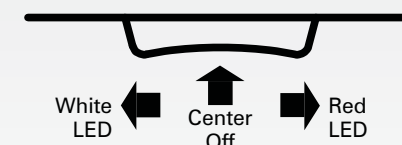

## INSTALLATION:

The DaimlerChrysler Police Package Dome Light is designed to directly replace the dome light that is installed on 2006 model automobiles with the dome light option.

For other applications an installation template is provided but installer assumes all responsibility for placement and wiring.

## REPLACEMENT

1. Gently pull existing Dome Light toward left-rear of vehicle.
2. Pull front-right of light down to disengage bracket from slot and complete removal by pushing light to front-right.
3. Disconnect wire connector and replace light.
4. Reinstall light by inserting wide part of bracket in wide portion of slot and pulling light gently to left-rear.
5. Insert narrow portion of bracket in slot and push light to front-right of vehicle.
6. Light switch will be to rear of vehicle when light is correctly installed.

## HARD WIRE OPTION

1. Determine location of light.
2. Place template and mark perimeter of cut-out. Note that cut-out will be at an angle to the centerline of the vehicle.
3. Carefully trim headliner.
4. Locate power and ground source and route through hole.
5. If a compatible connector is not available the supplied connector may be cut off and the wires may be connected directly to power and ground. Note that the white wire MUST connect to +12Vdc and the black wire MUST connect to ground (-).
6. Install light by following steps #4 and #5 in the REPLACEMENT instructions.

## OPERATION:

Switch positions as shown below:

**⚠ WARNING**  
This product contains high intensity LED devices.  
To prevent eye damage, DO NOT stare into the light beam at close range.

**SoundOff  
Signal**