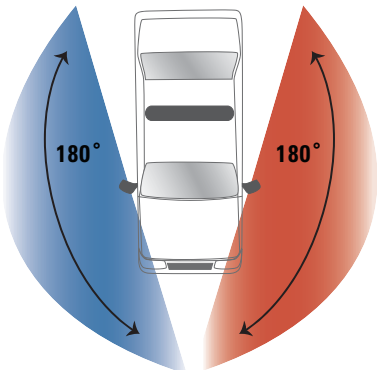

**180° of powerful output**

The first light of it's kind to provide a critical intersection warning signal on emergency vehicles.

Ships with gasket, inline flasher w/ harness, angle wedges & adaptors for a variety of mounts.

- **Innovative, patented Intersector LED light** offers a distinct safety advantage that no other light can offer. Compact & bright, the light is designed to mount under the mirror, but can be surface mounted if desired. Light includes a variety of Custom Wedges & Adaptors for versatile mounting under the mirrors or surface mounted to any flat area.
- **Intense 180° output** is maximized by the specially designed reflector that amplifies & throws the light at a perfect angle for intersection warning increasing officer safety & the safety of other motorists.
- Building block design; use the included wedges & adaptors to custom fit the light to your vehicle mirrors or surface mount installs:
  - 0° Wedge: for flat surface mounts.
  - 5° Wedge: for use on Crown Vic\*, Impala, Charger\* & truck mirrors. \*For Crown Vic & Charger mirror installations use with adaptors.
  - 10° Wedge: for use on Tahoe & truck mirrors.
- **Other vehicles now available including Caprice & Charger**
- Made with 9 extremely bright & powerful Gen3 LEDs.
- Includes: 1-light w/ gasket, 1-inline flasher, 3-angle wedges in 0°, 5° & 10° & 2-adaptors with mounting hardware.

TECHNICAL SPECIFICATIONS	
Flash Patterns:	30 flash patterns
Colors:	Amber, Blue, Green, Red & White (Solid Colors ONLY)
Light Sync Technology:	Yes - Up to 4 lights (compatible with other Light Sync products)
LED Info:	9 Gen3 LEDs
Input Voltage Range:	10 - 16 Vdc
Current Draw:	less than 1.5 amps
Operating Temp.:	-40° to +65° C
Dimensions:	1.88" height x 2.88" width x 2.93" depth
Mounting:	Under Mirror Mounts or Surface Mounts