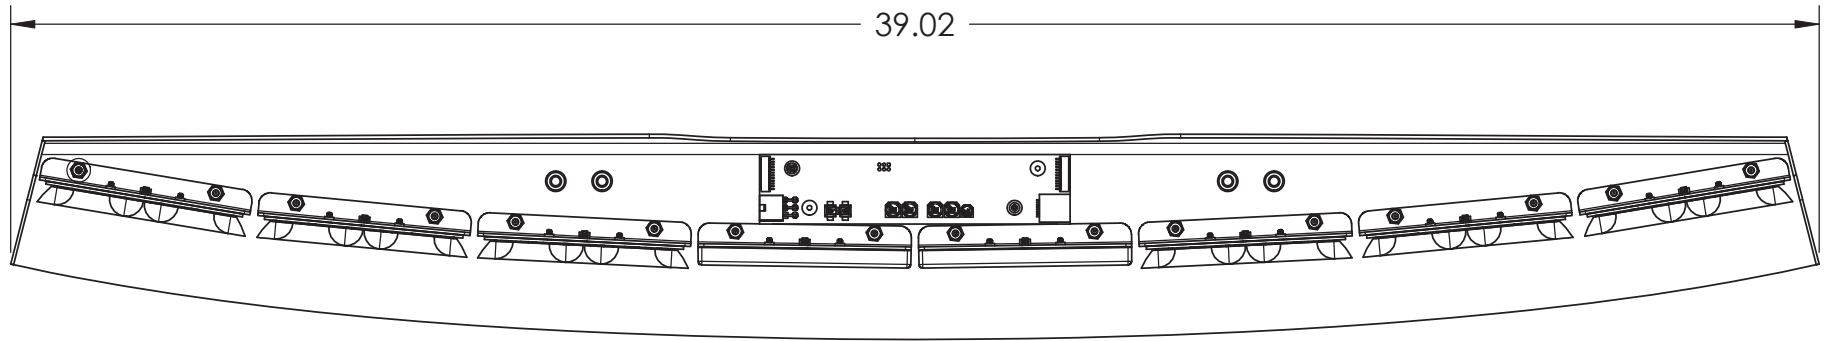

#EPL8000 Front Windshield
Chevrolet Tahoe 2008 - 2010

(top view)

(side view)