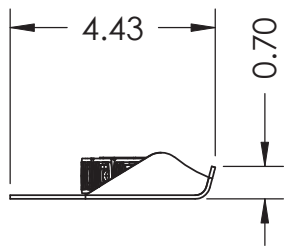

#EPL8000 Front Windshield
Chevrolet Tahoe 2008 - 2010

(top view)

(side view)