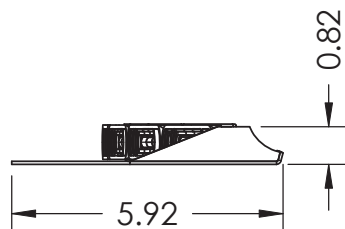

#EPL8000 Front Windshield  
Chevrolet Impala 2006 - 2010

(top view)

(side view)