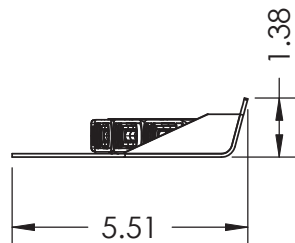

#EPL8000 Front Windshield
Ford Crown Victoria 1998 - 2010

(top view)

(side view)