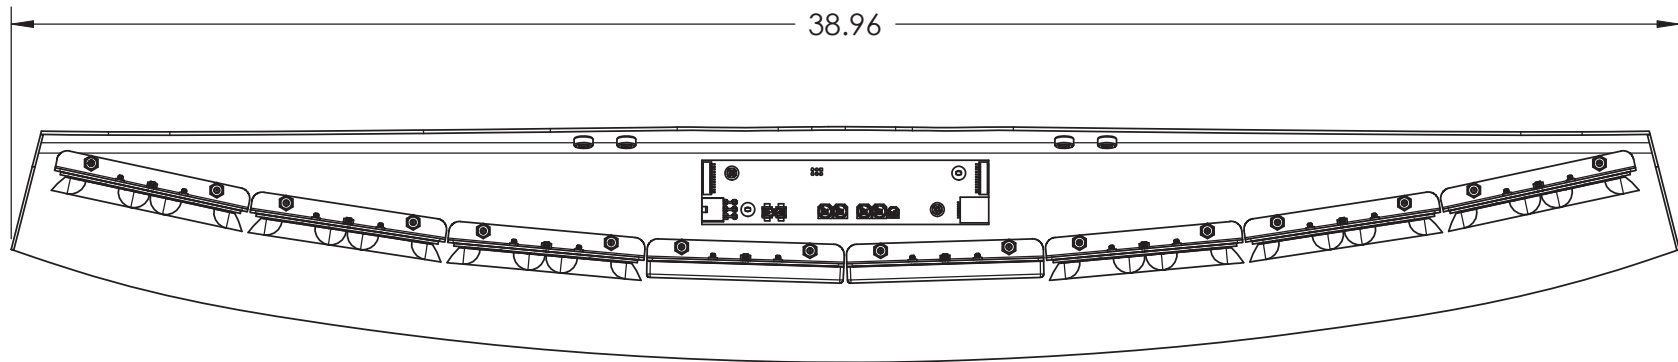

#EPL8000 Front Windshield
Ford Crown Victoria 1998 - 2010

(top view)

(side view)