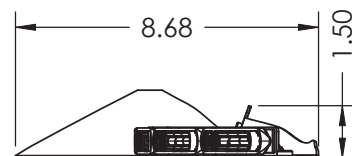

#EPL8000 Front Windshield
Dodge Charger 2006 - 2010

(top view)

(side view)