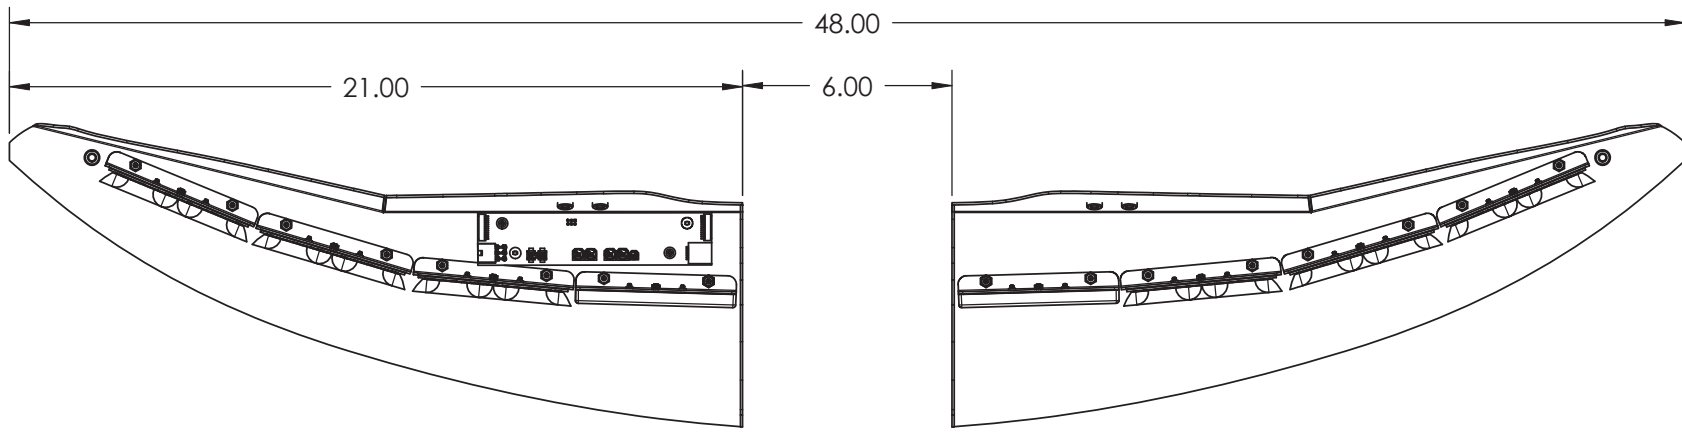

#EPL8000 Front Windshield
Dodge Charger 2006 - 2010

(top view)

(side view)