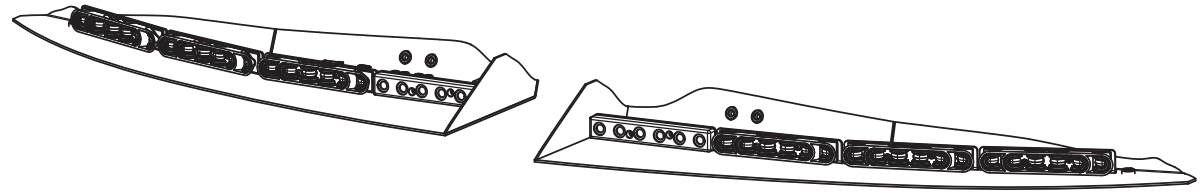

#EPL8000 Front Windshield
Dodge Charger 2006 - 2010

(top view)

(side view)