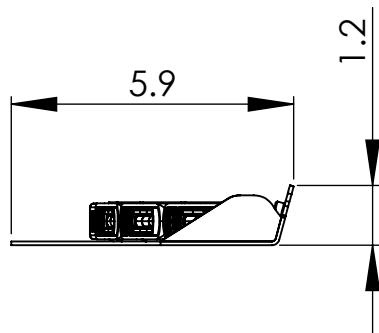

#EPL8000 Front Windshield
Ford Expedition 2009 - 2010

(top view)

(side view)