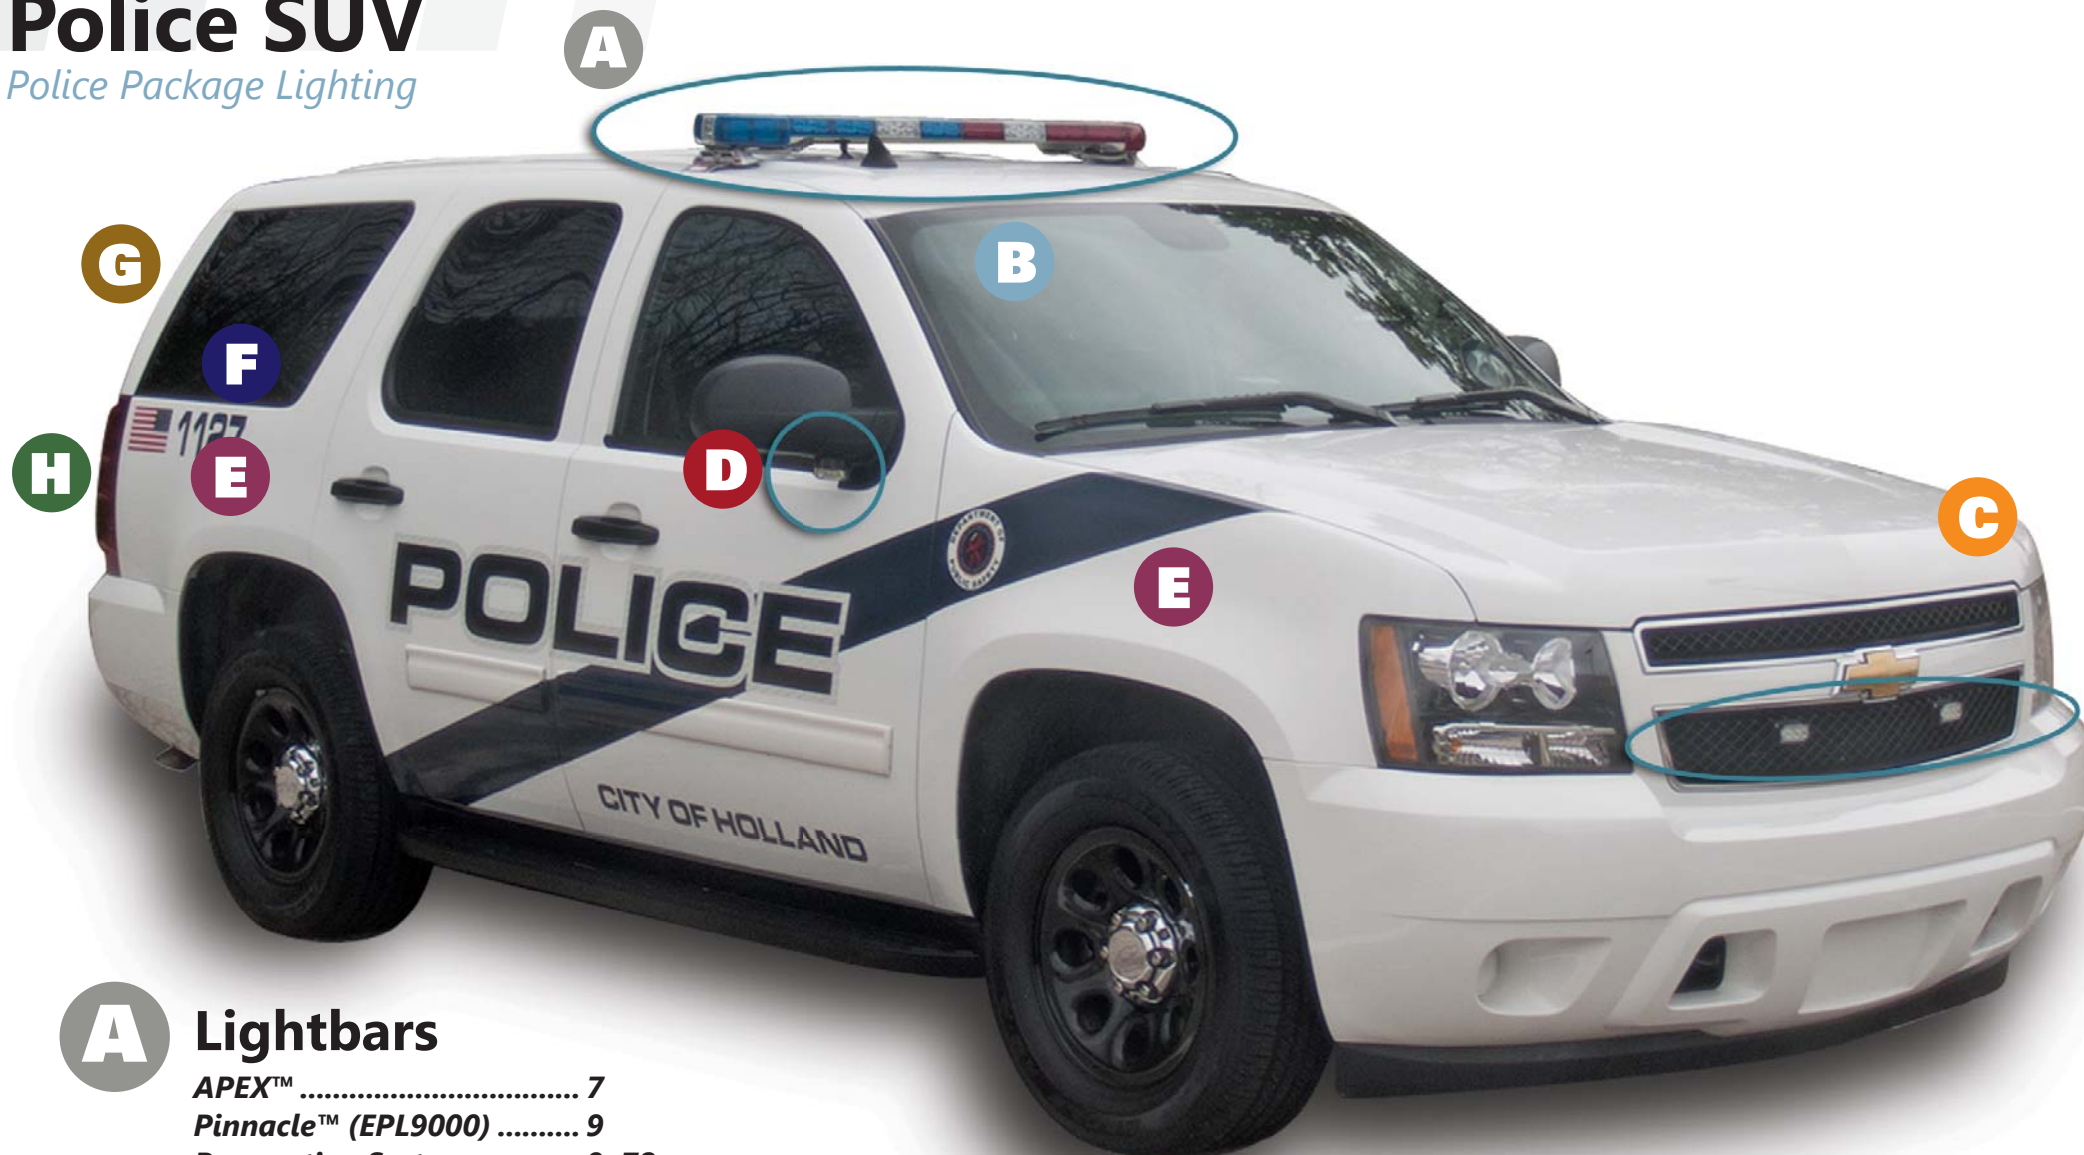

Police SUV

Police Package Lighting

A Lightbars

- APEX™ 7
- Pinnacle™ (EPL9000) 9
- Preemption Systems..... 9, 78
- ETL5000™ 13

B Windshield

- Pinnacle™ (EPL8000WS)..... 12
- Predator 2™ 61
- Predator™ 61
- Pilot™ 63

C Front & Push Bumper

- Fog Lamps..... 51
- GHOST™ MM..... 53
- LED3™ SM..... 48
- Predator 2™ DDG 55
- Predator™ DDG 55
- Predator 2™ SM 39
- Predator™ SM 41
- Univ. UnderCover™ Insert... 35

D Exterior Mirrors

- Intersector™ 43
- GHOST™ MM..... 53
- Predator 2™ SM 39
- Predator™ SM 41

E Side

- GHOST™ SM..... 45
- Predator 2™ SM 39
- Predator™ SM 41

F Side Windows

- GHOST™ MM..... 53
- UltraLITE™ DWB..... 21
- XP 63™ 49

G Rear Window

- GHOST™ MM..... 53
- GHOST™ RM (tail gate) 52
- LED3™ SM (tail gate) 48
- Predator 2™ DDG 55
- Predator™ DDG 55
- UltraLITE™ DWB..... 21
- XP 63™ 49

H Rear

- GHOST™ SM..... 45
- LED3™ SM..... 48
- LED3™ w/ License Plate Brkt... 48
- Predator 2™ SM 39
- Predator™ SM 41
- Univ. UnderCover™ Insert... 35

Other

- Dome Lights..... 65
- Flashers 71
- Sirens 27
- Switches..... 25
- Speakers 33
- Strobe Power Supplies..... 38
- Work Lights..... 81
- Visor Lights 64

Highlighted Blue items indicate product shown on sample vehicle.