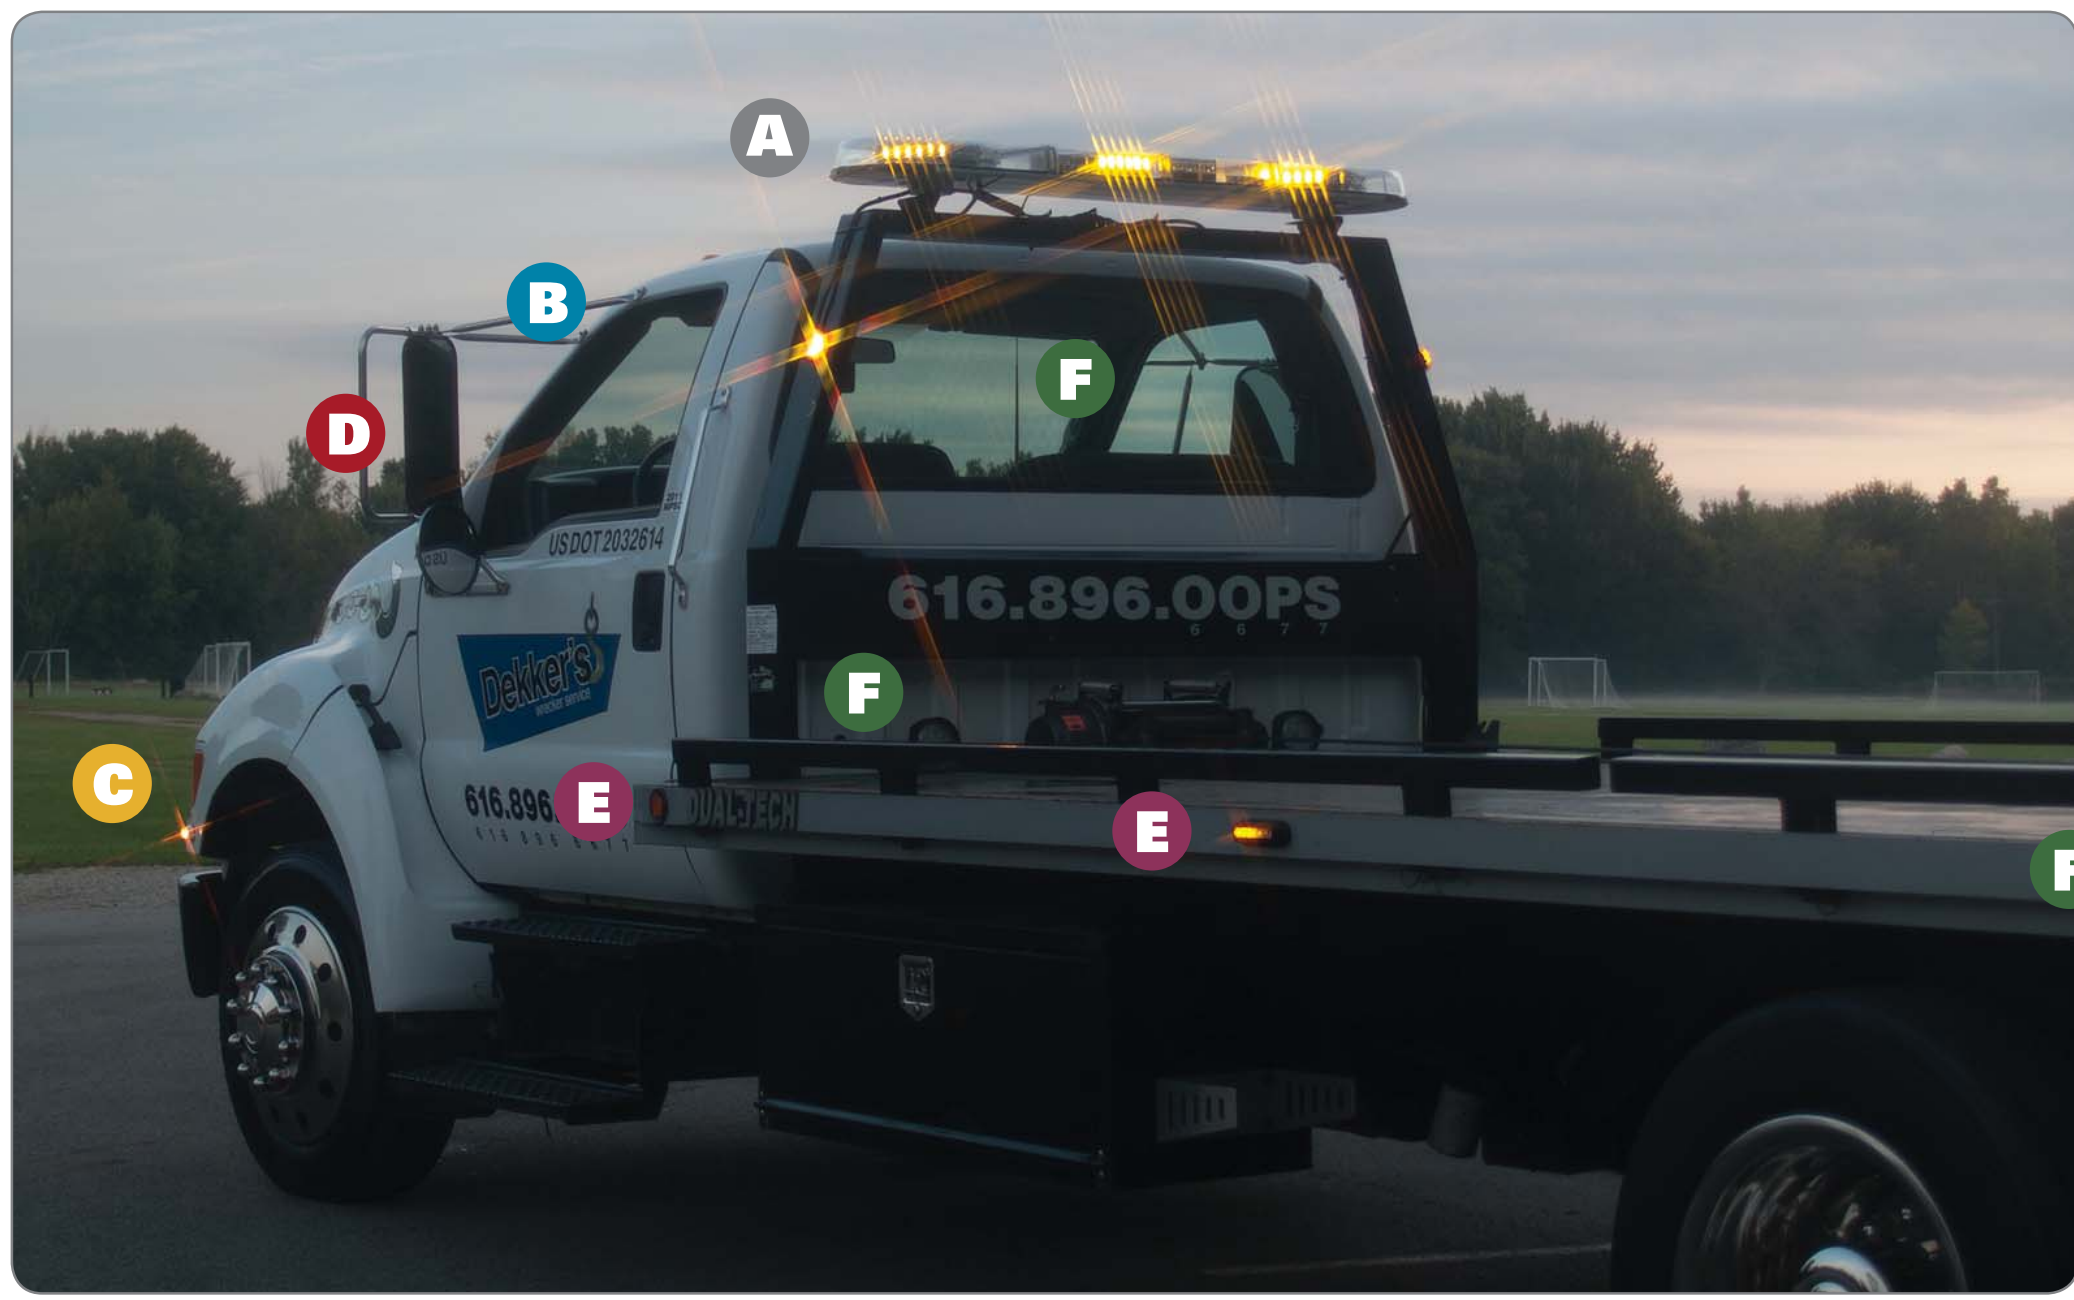

Other

- Dome Lights..... 54
- Flashers 63
- Switches..... 61
- Strobe Power Supplies..... 28
- Toolbox Lights..... 68

Highlighted Amber items indicate product installed on sample vehicle.

DOT/Municipal Trucks