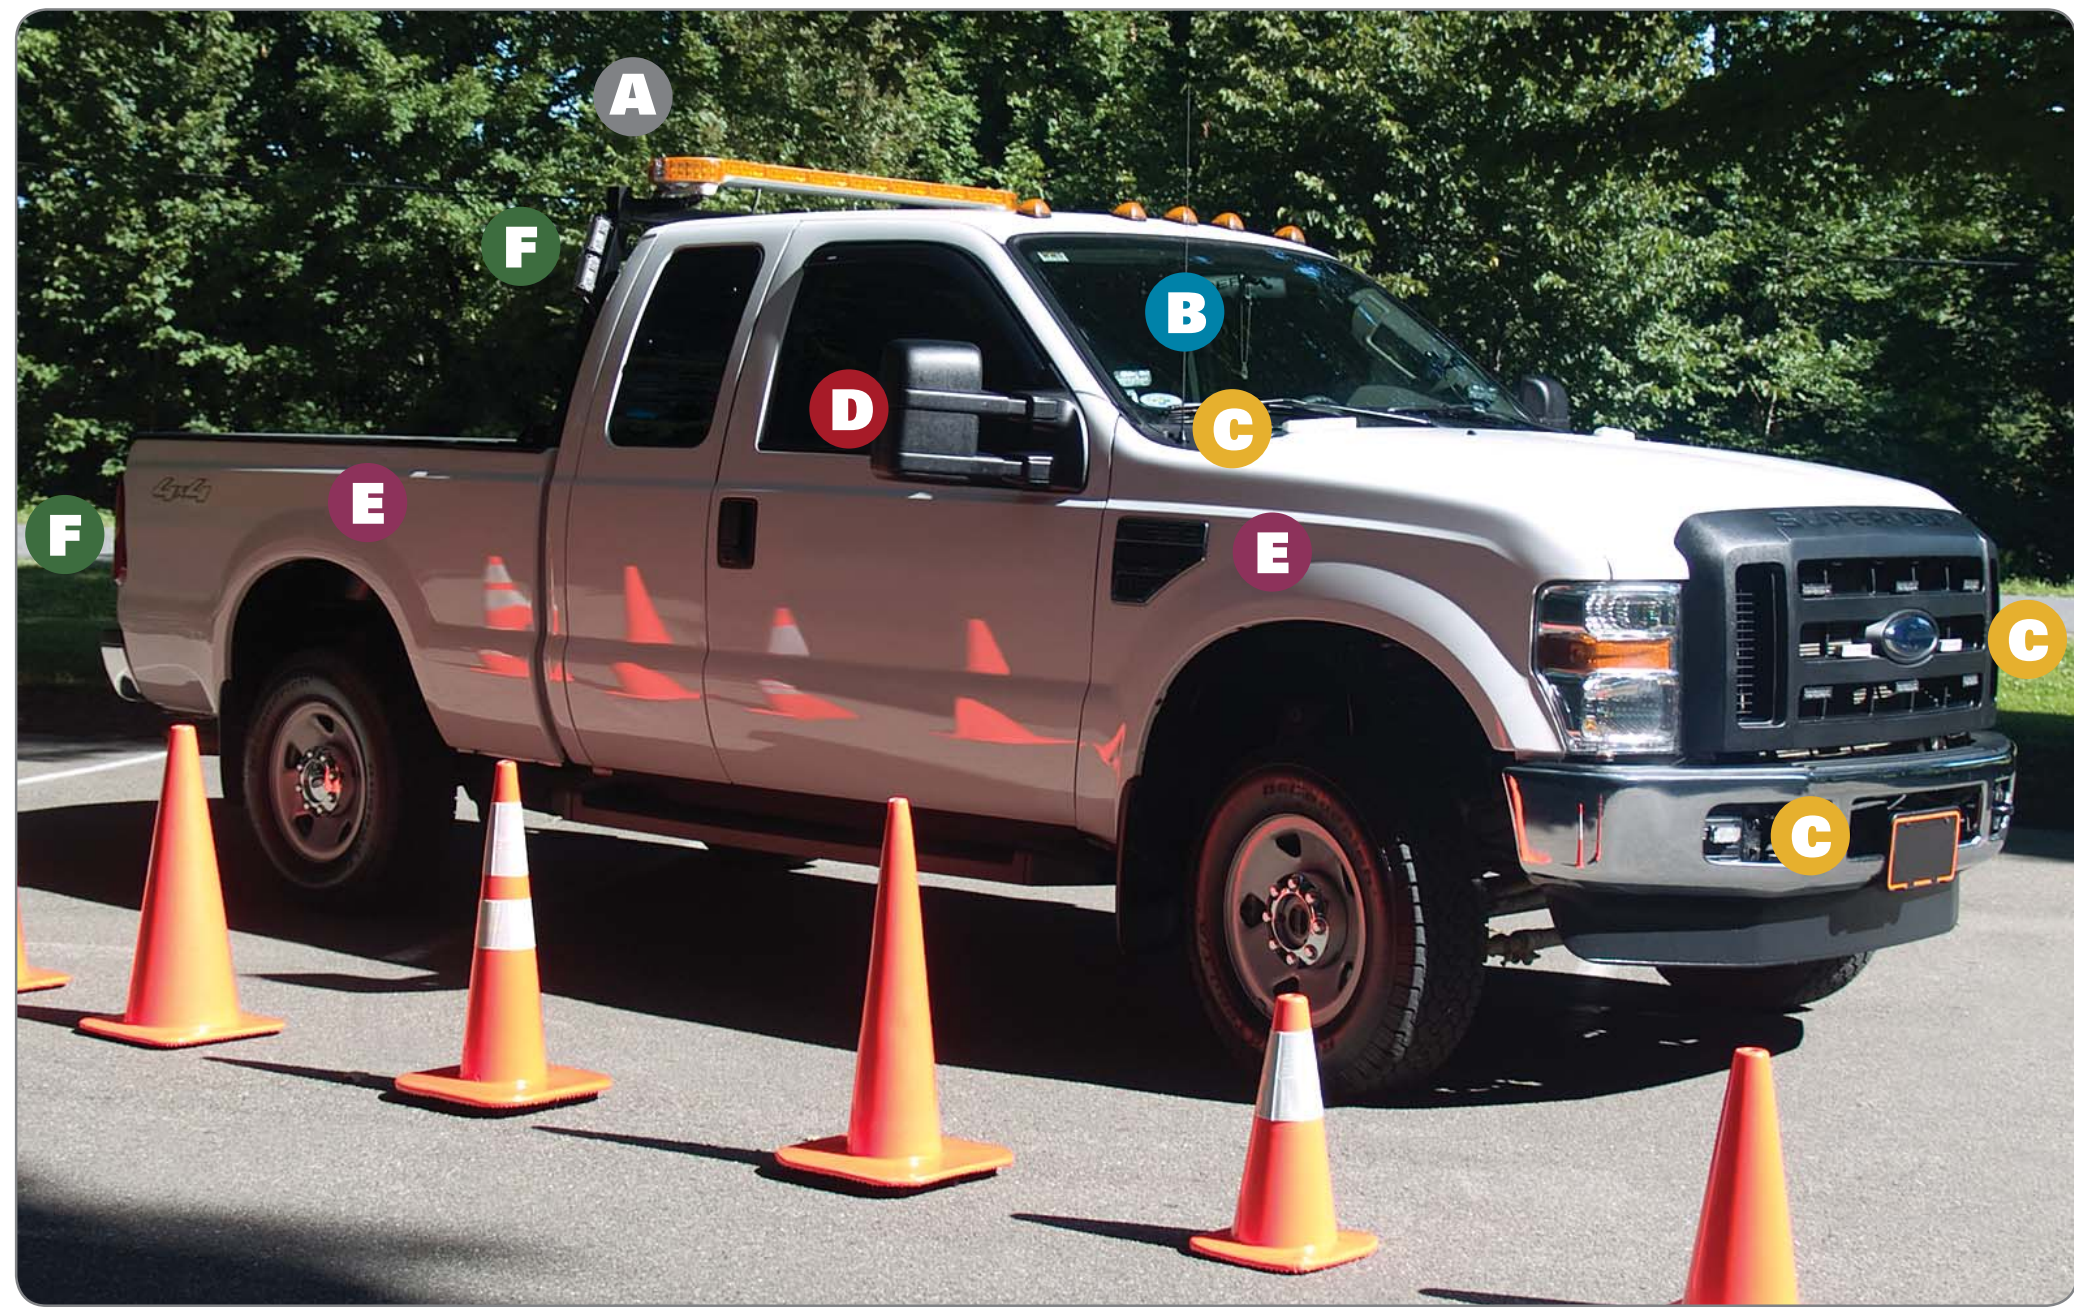

Other

- Dome Lights..... 54
- Flashers 63
- Switches..... 61
- Strobe Power Supplies..... 28
- Work Lights..... 73
- Visor Lights 52

Highlighted Amber items indicate product installed on sample vehicle.